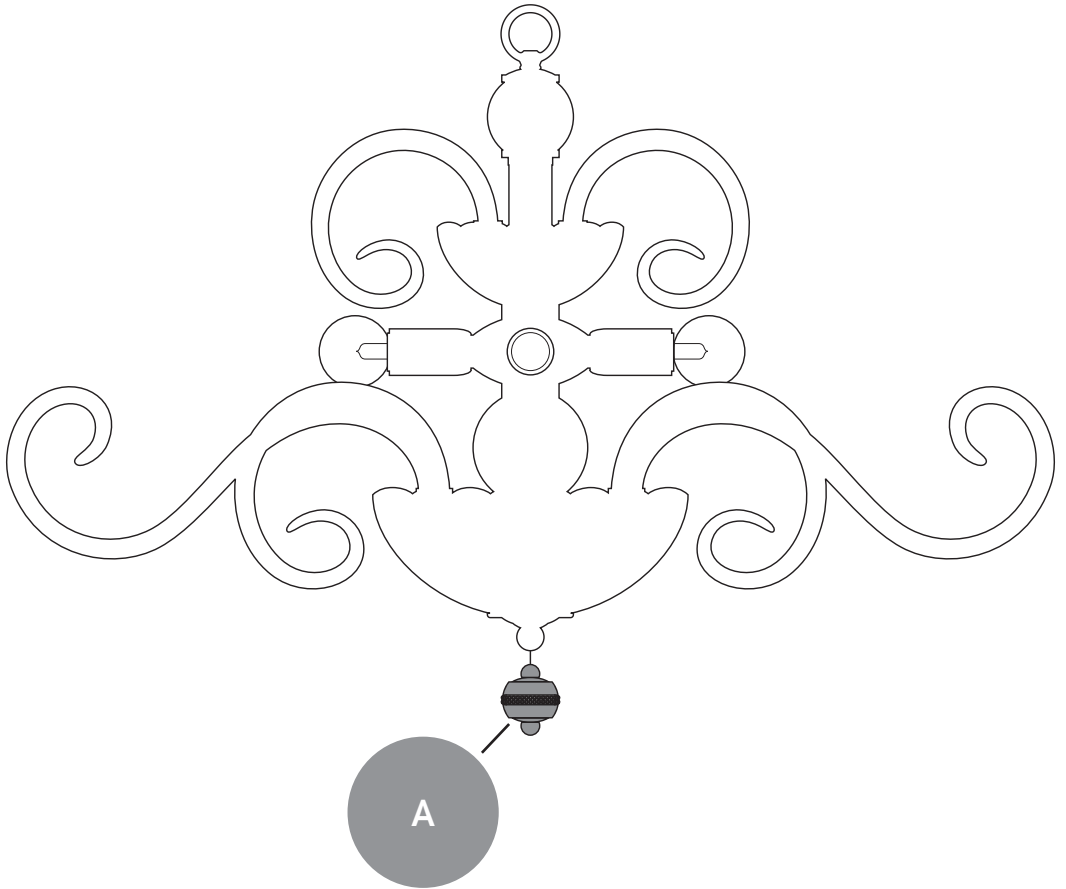

N°3

N°1

STEP_2

N°3

N°4

N°4

N°1

WARNING: fix the marked screws in the safety locking

STEP_3

STEP_4

STEP_5

DECORATION TRIMMINGS VIEW

MADE IN
GREECE

11 Karditsis str, 42100

T +30 2431 0 76646

info@grandoluce.com