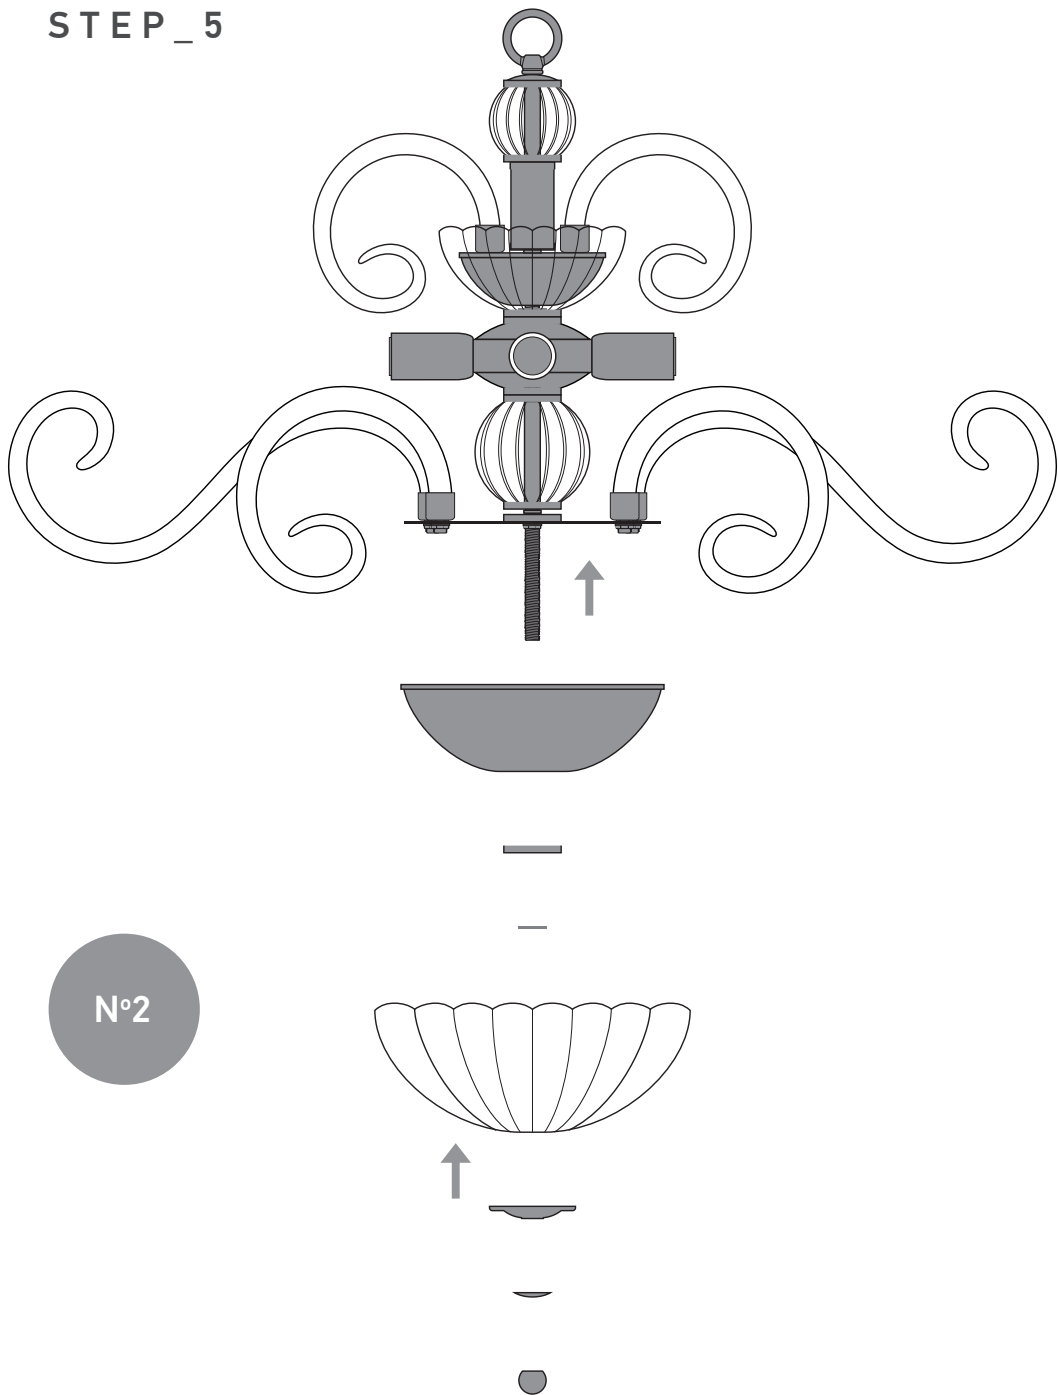

N°3

N°1

STEP_2

N°3

N°4

N°4

N°1

WARNING: fix the marked screws in the safety locking

STEP_3

STEP_4

STEP_5

DECORATION TRIMMINGS VIEW

MADE IN
GREECE

11 Karditsis str, 42100

T +30 2431 0 76646

info@grandoluce.com