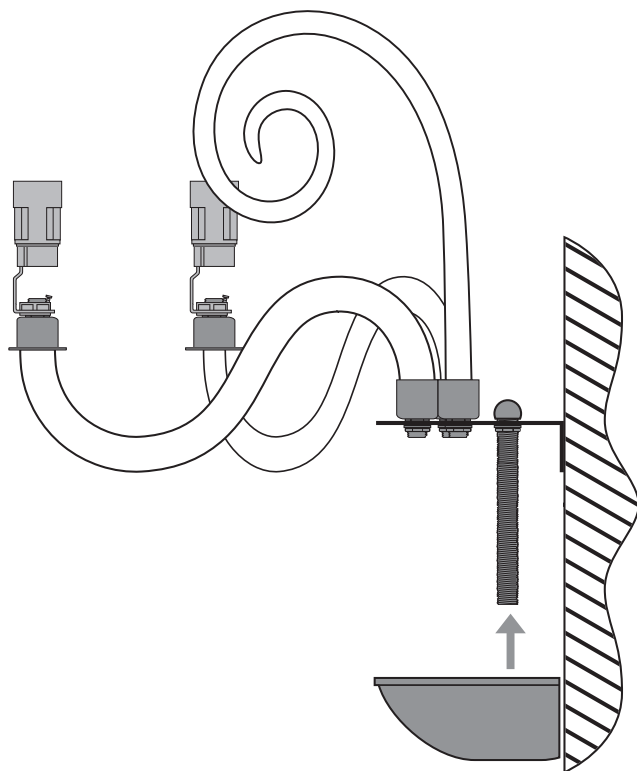

V E N E R E

122_AP_3
Assembly Instructions

5 STEPS

AP 3

VENERE_AP 3

parts_components

N°1 x 1

N°2 x 3

N°3 x 2

N°4 x 3

N°5 x 3

A x 2

reference

lamps

lamp Watt Max

A.C

WARNING: fix the marked screws in the safety locking

STEP_3

STEP_4

N°1

STEP_5

DECORATION TRIMMINGS VIEW

MADE IN
GREECE

11 Karditsis str, 42100