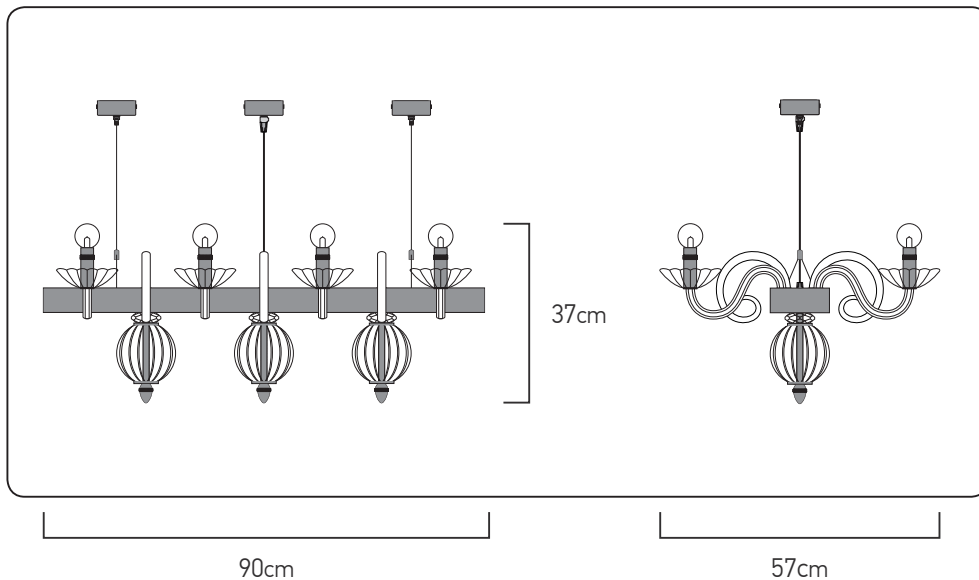

A M A N D A

118_RL_8
Assembly Instructions

5 STEPS

RL 8

GRANDO
Luce

AMANDA_RL 8

parts_components

N°1 x 1

N°2 x 6

N°3 x 8

N°4 x 8

N°5 x 8

reference

lamps

lamp Watt Max

A.C