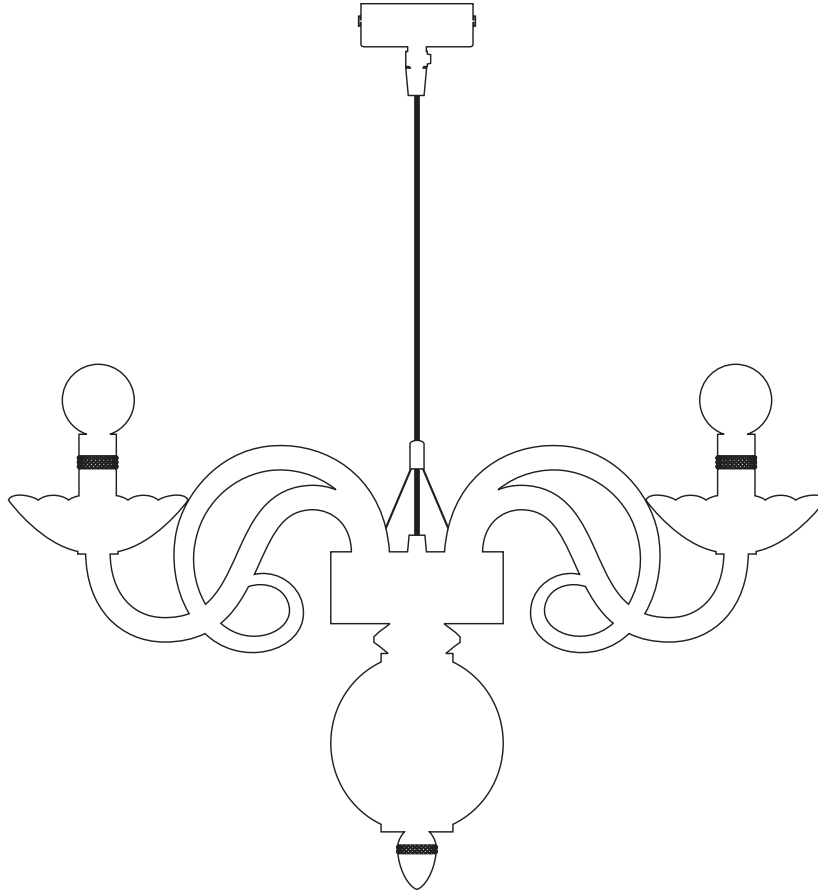

N°2 x 6

N°3 x 8

N°4 x 8

N°5 x 8

reference

lamps

lamp Watt Max

A.C

N°1

WARNING: fix the marked screws in the safety locking

STEP_4

N°1

STEP_5

DECORATION TRIMMINGS VIEW

MADE IN
GREECE

11 Karditsis str, 42100
T +30 2431 0 76646
info@grandoluce.com